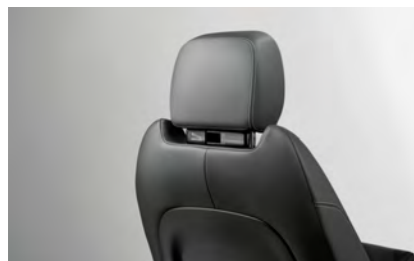

CLICK AND GO

Click and Go - Base

The Click and Go range is a multi-purpose seat back system for second-row passengers. The versatile Click and Go Base attaches between the headrest mountings and further attachments can be added to hold tablets, bags and shirts or jackets. The Click and Go Base is required when the optional Click and Go integrated base unit has not been selected.